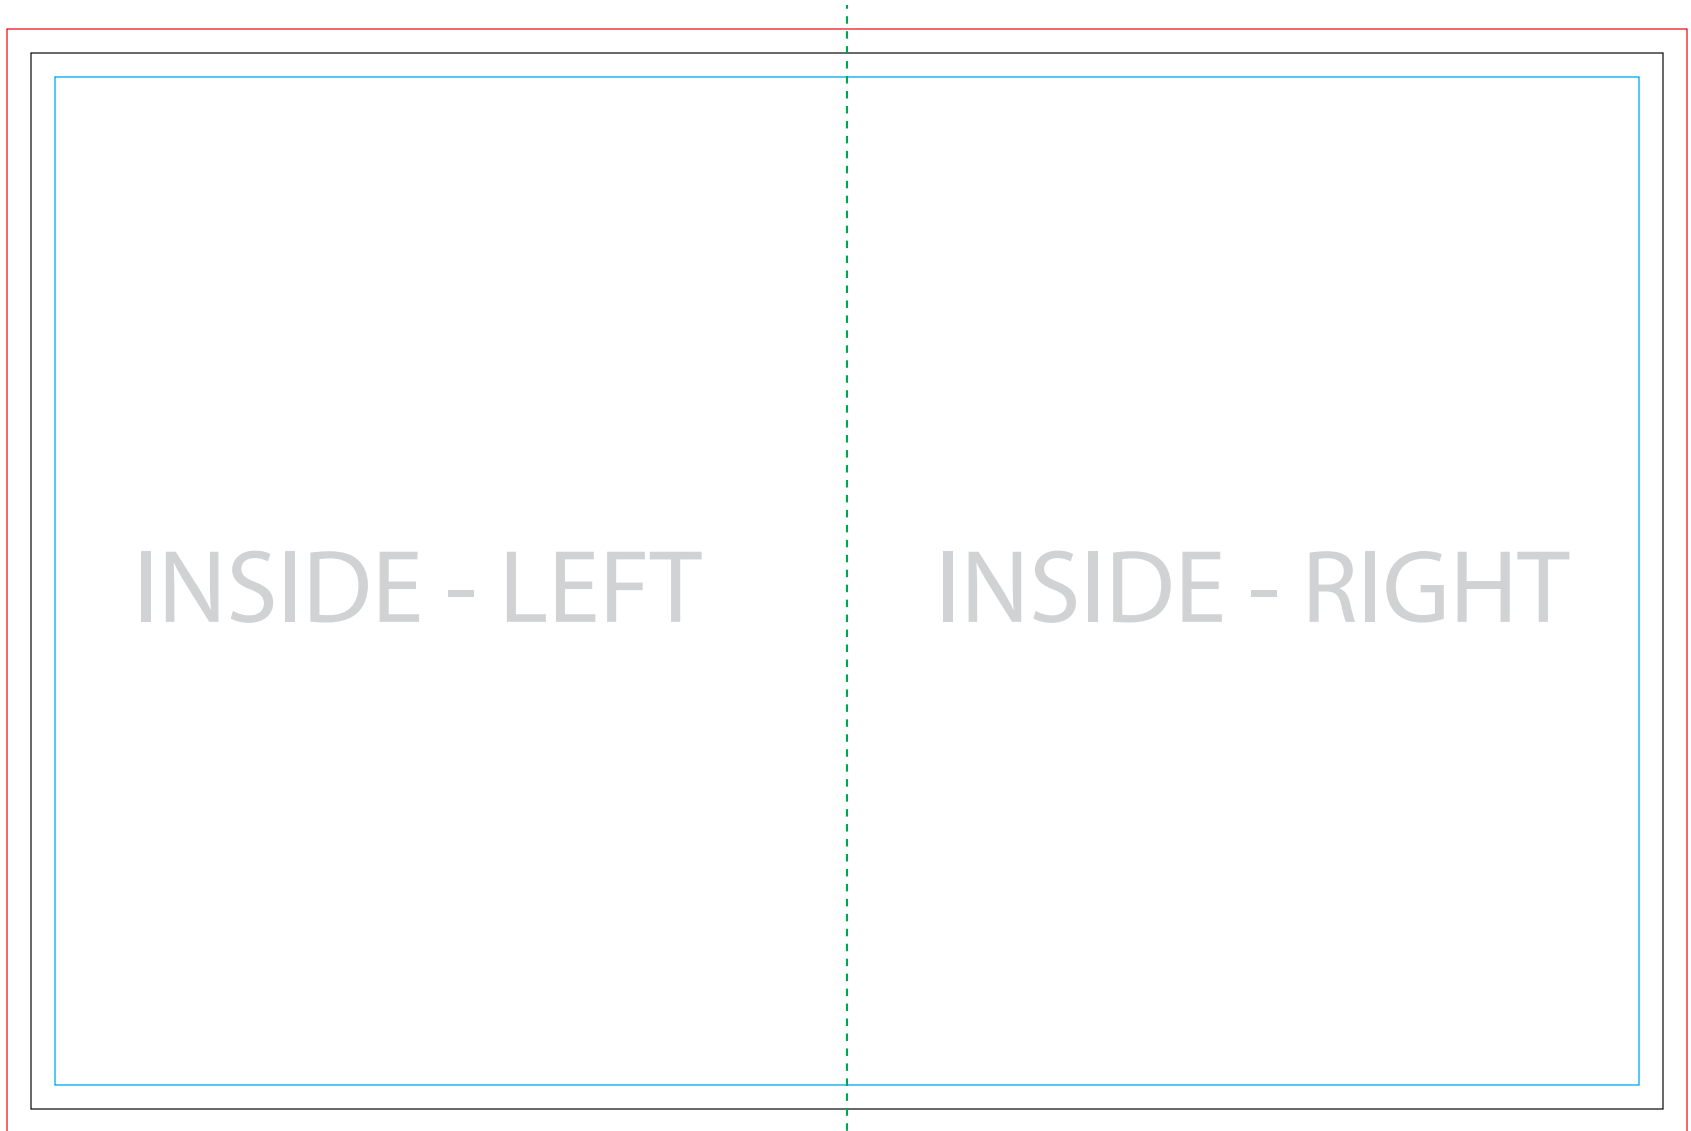

8.5 x 5.5 Greeting Card - Outside

— Bleed Line

— Trim Line

— Safe Zone

- - - Fold Line

8.5 x 5.5 Greeting Card - Inside

— Bleed Line

— Trim Line

— Safe Zone

- - - Fold Line